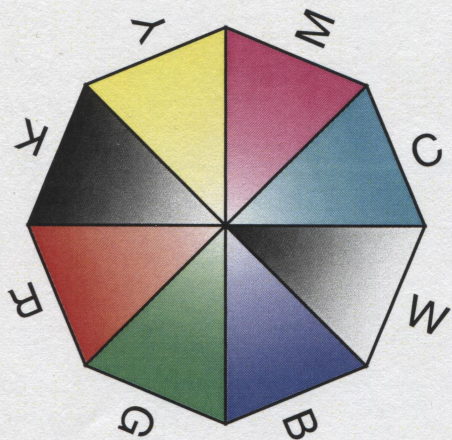

# Printer Test Page

Color Wheel

1 Degree Radial Lines

## Imageable Area

Page Size: 8.26x10.84in  
209.9x275.3mm

Lower-Left: 0.08x0.08in  
2.0x2.1mm

Upper-Right: 8.34x10.92in  
211.9x277.3mm

Resolution: 600x600dpi  
23562x23562dpm